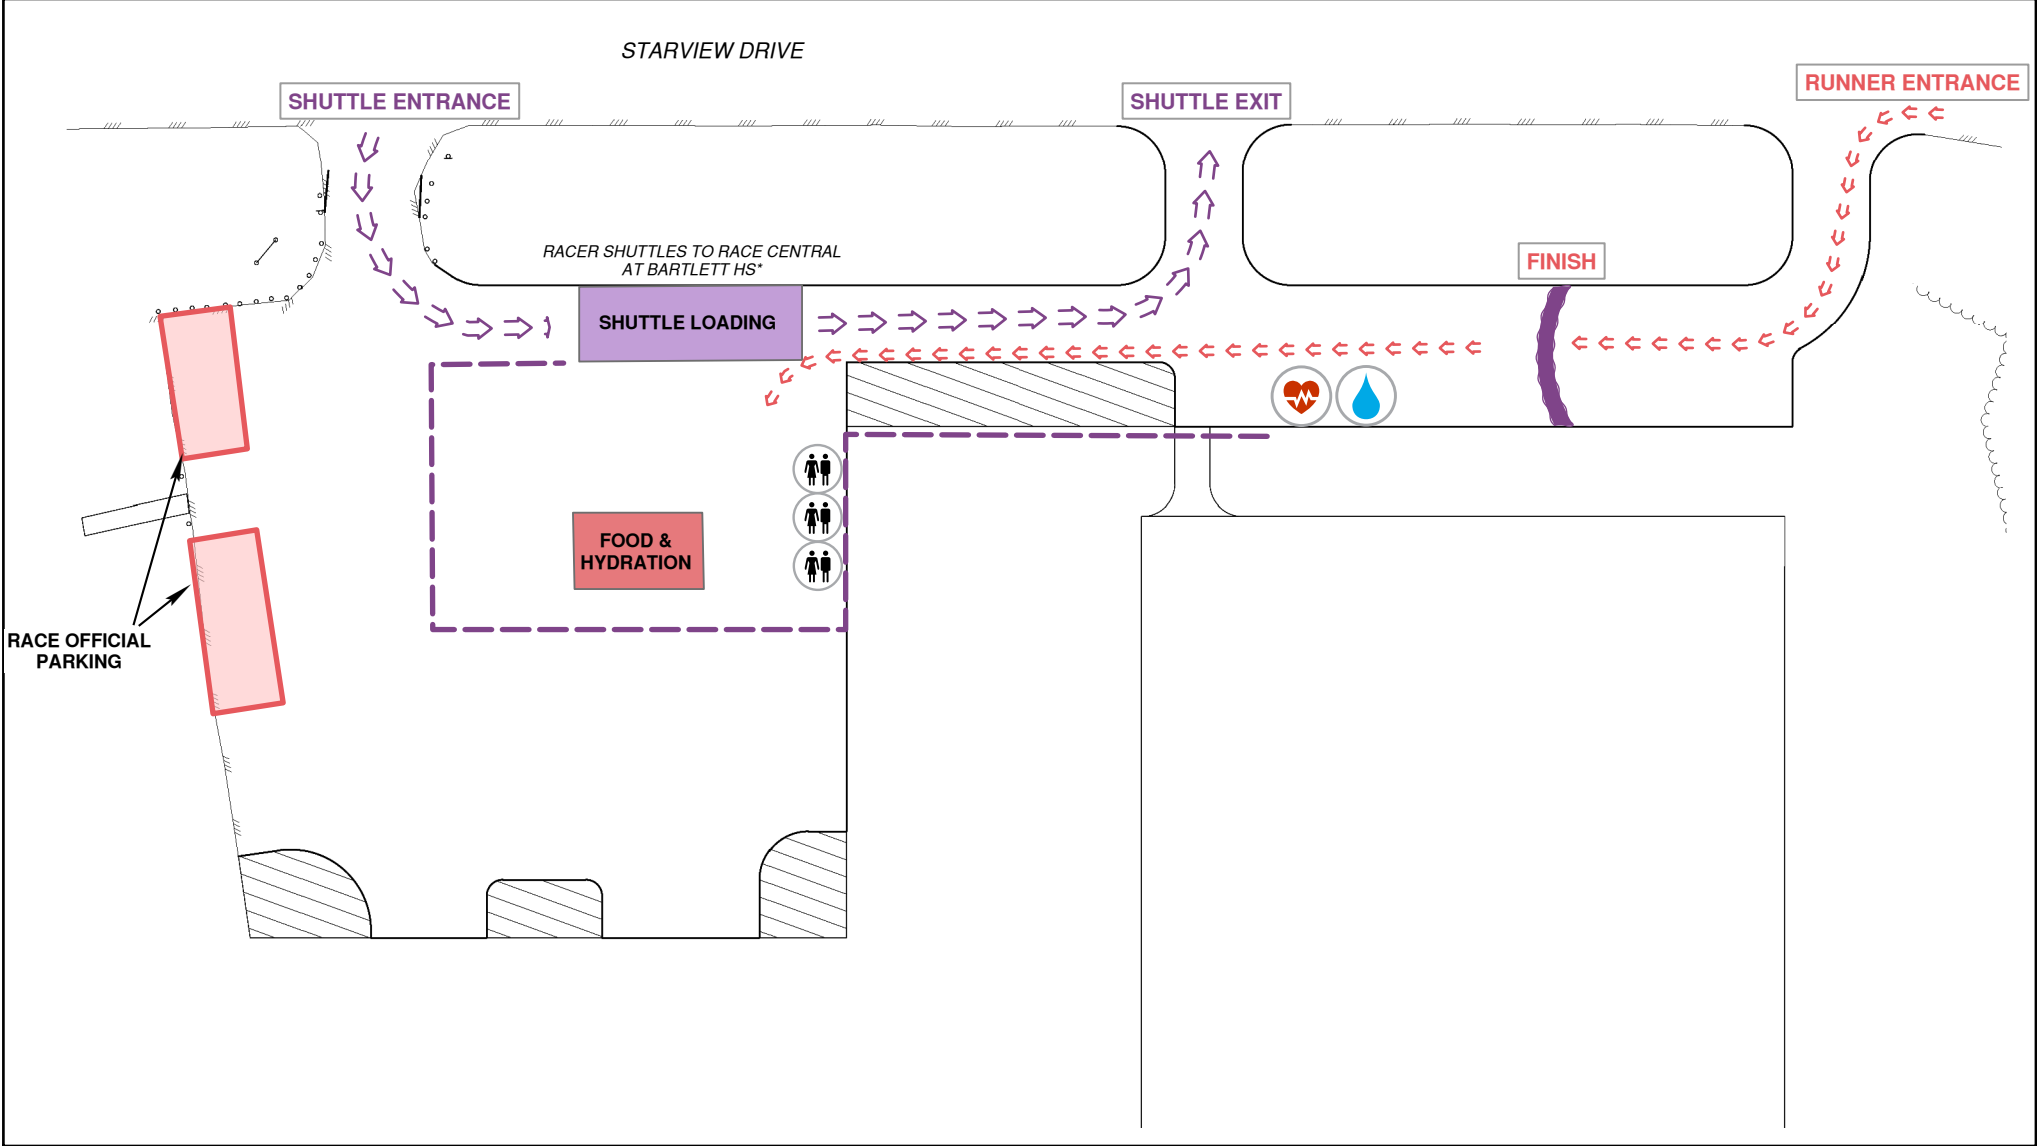

GOLD NUGGET TRIATHLON 2018 - FINISH

SPECTATOR INFORMATION
THERE IS NO SPECTATOR VEHICLE ACCESS TO PENA PARK OR ON STARVIEW DRIVE
 SPECTATORS MAY WALK TO/FROM PENA PARK VIA DESIGNATED PEDESTRIAN ACCESS ROUTE FROM BARTLETT HS OR TIKHATNU.

*SHUTTLE BUSES ARE FOR RACE PARTICIPANTS ONLY

-  Medical
-  Porta Potty
-  Hydration Station